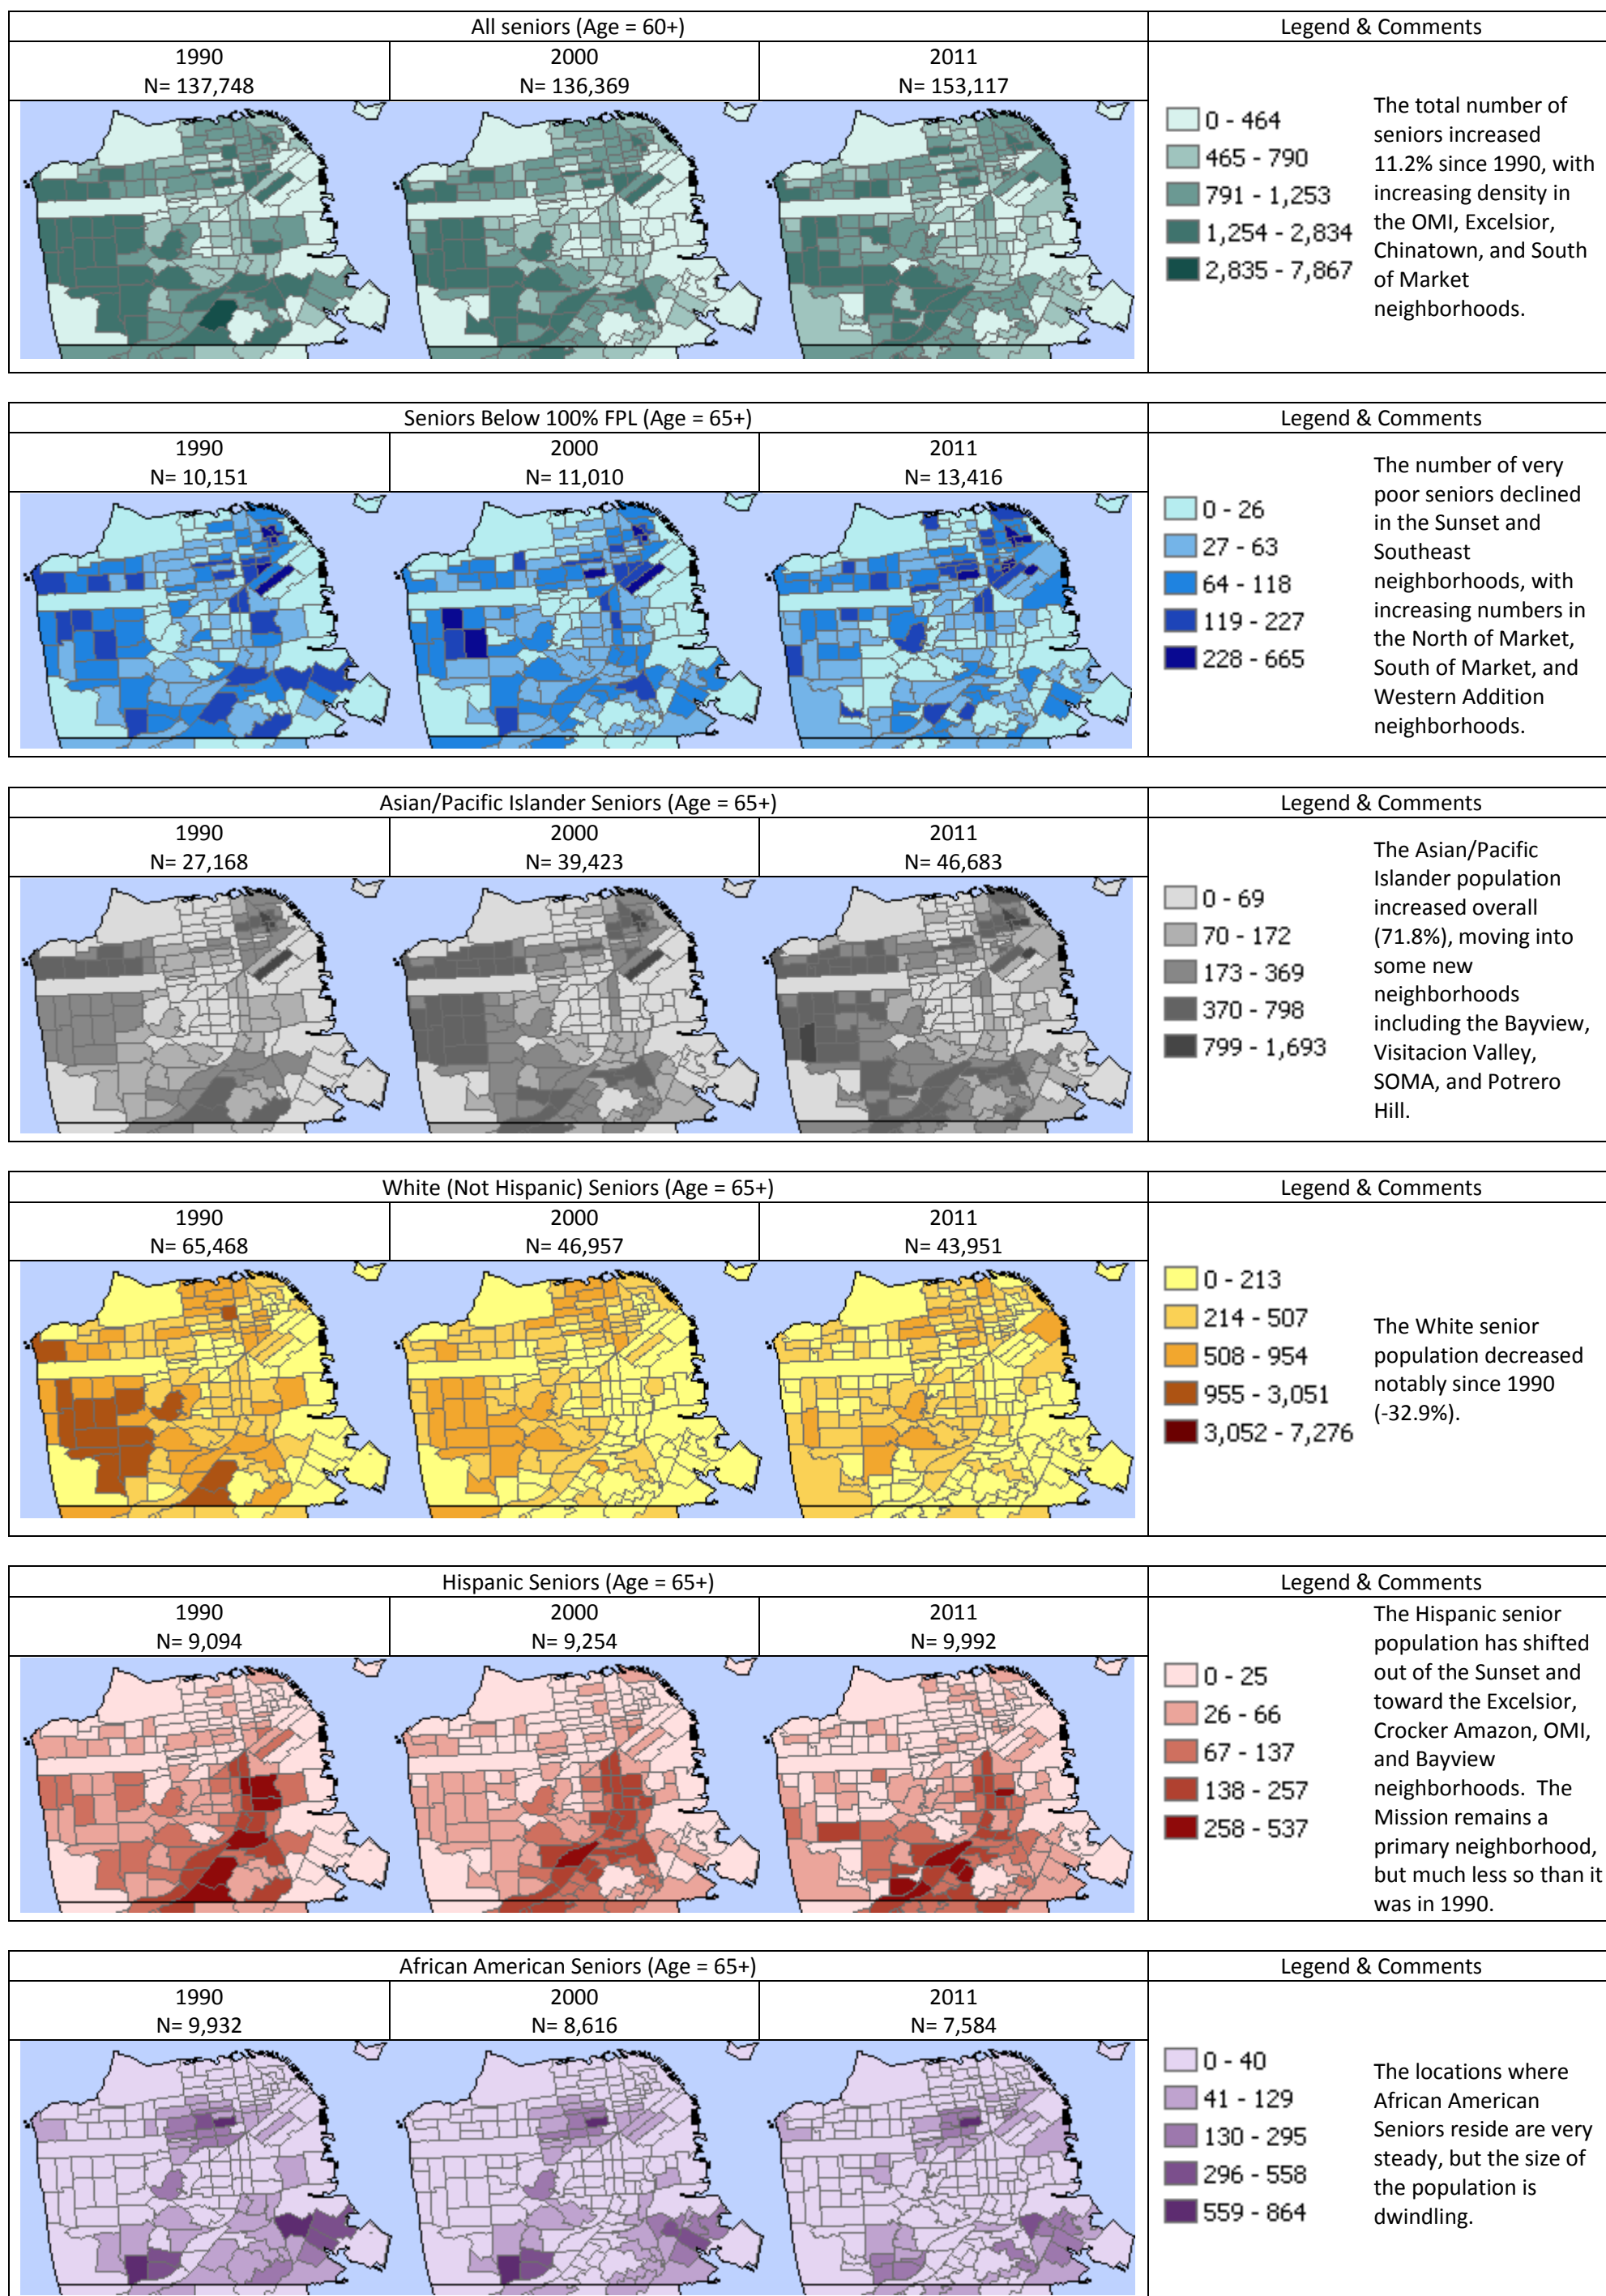

SF Senior Population Shifts, 1990 - 2011

Sources: 1990 Decennial Census, 2000 Decennial Census; and 2011 5-Year American Community Survey

All seniors: 1990 – P11; 2000 – P12; 2011 – B01001

Seniors in poverty: 1990 – Table P117; 2000 – Table PCT050; 2011 – Table B17024

Seniors by ethnicity: 1990 – P12; 2000 – P12 B, D, E, H, and I; 2011 – B01001B, D, E, H, and I

*Note: Census race and ethnicity questions changed in 2000 and therefore, 1990 is not directly comparable with 2000 and 2011. Please visit <http://www.census.gov/prod/2001pubs/c2kbr01-1.pdf> for more information.