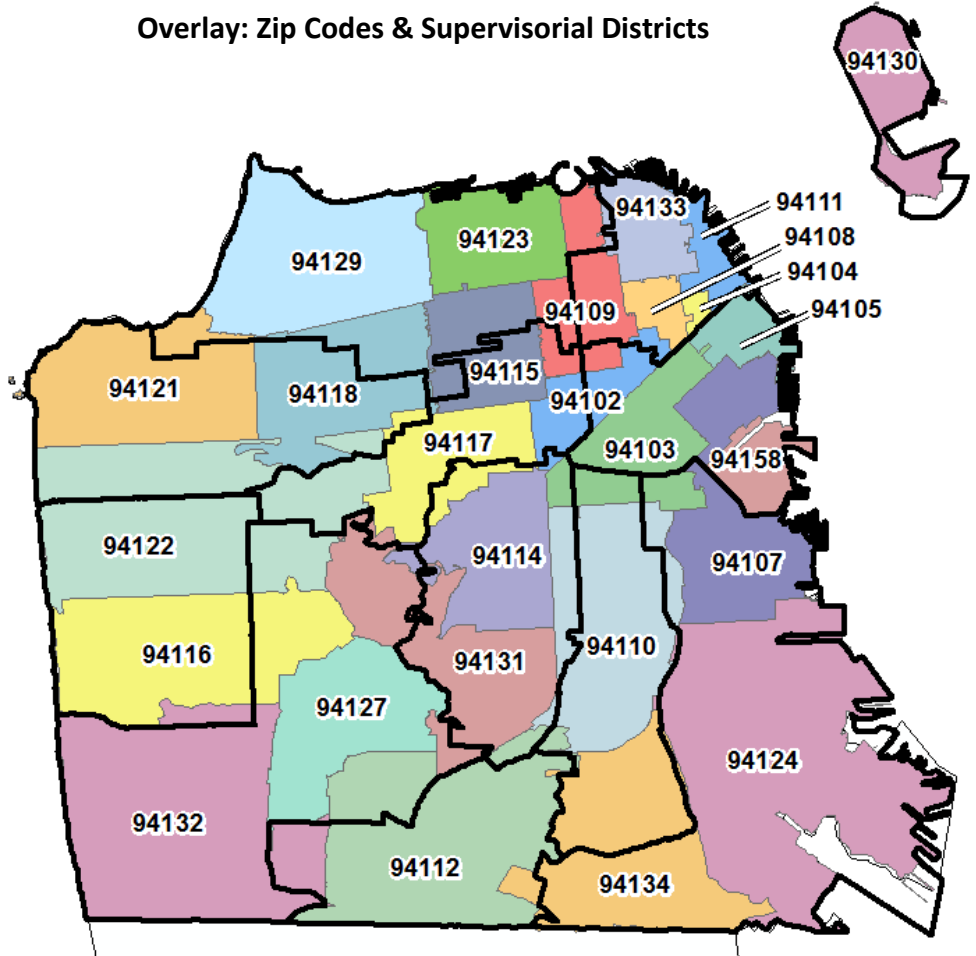

# Overview of San Francisco Zip Codes & Supervisorial Districts

## SF Zip Codes & Associated Neighborhoods

SF Zip Code	San Francisco Neighborhood
94102	Hayes Valley/Civic Center/Tenderloin
94103	South of Market
94104	Financial District
94105	Rincon Hill
94107	Potrero Hill/SOMA
94108	Chinatown
94109	Polk/Russian Hill/Nob Hill
94110	Mission District/Bernal Heights
94111	Embarcadero
94112	Ingleside/Excelsior
94114	Castro/Noe Valley
94115	Western Addition/Japantown
94116	Sunset/Parkside/Forest Hill
94117	Haight-Ashbury
94118	Inner Richmond
94121	Outer Richmond
94122	Sunset
94123	Marina/Cow Hollow
94124	Bayview/Hunters Point
94127	St. Francis Wood/Miraloma/West Portal
94129	Presidio
94130	Treasure Island
94131	Twin Peaks/Glen Park
94132	Lake Merced/Lakeside
94133	North Beach
94134	Visitacion Valley
94158	Mission Bay
94142	General Delivery

## Overlay: Zip Codes & Supervisorial Districts

## Supervisorial Districts